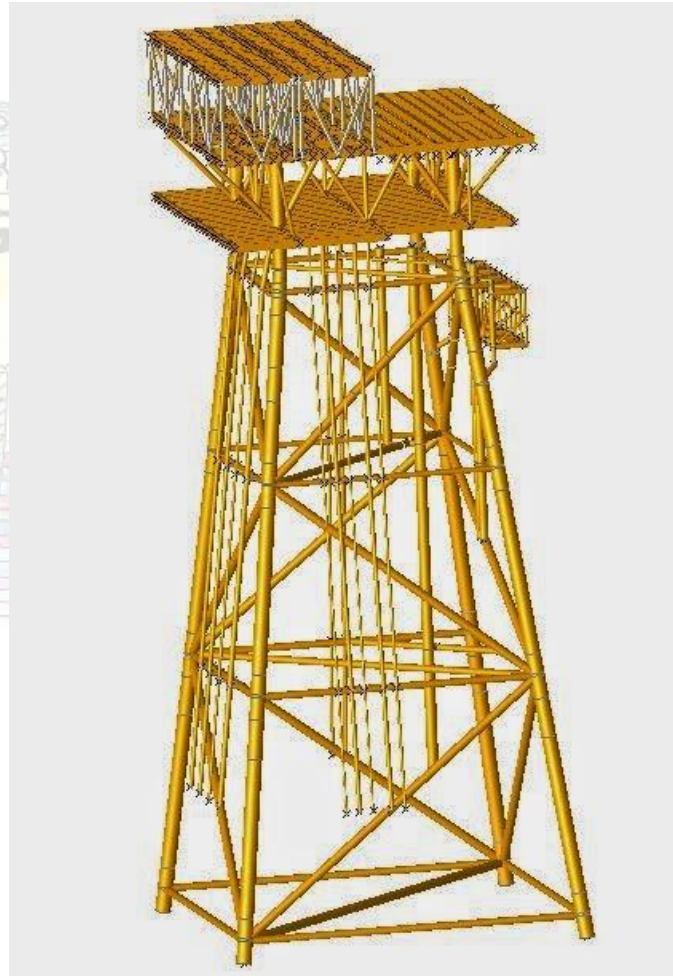

有腳式海洋結構物(leg-type offshore structure)

摘自：

http://2.bp.blogspot.com/-y3z1Y50020c/VFtUxAKDx_I/AAAAAAAAA7M/BoCaH9kuE4U/s1600/Steel%2BStructure.JPG

載滿貨品的驢子

阿拉丁神燈