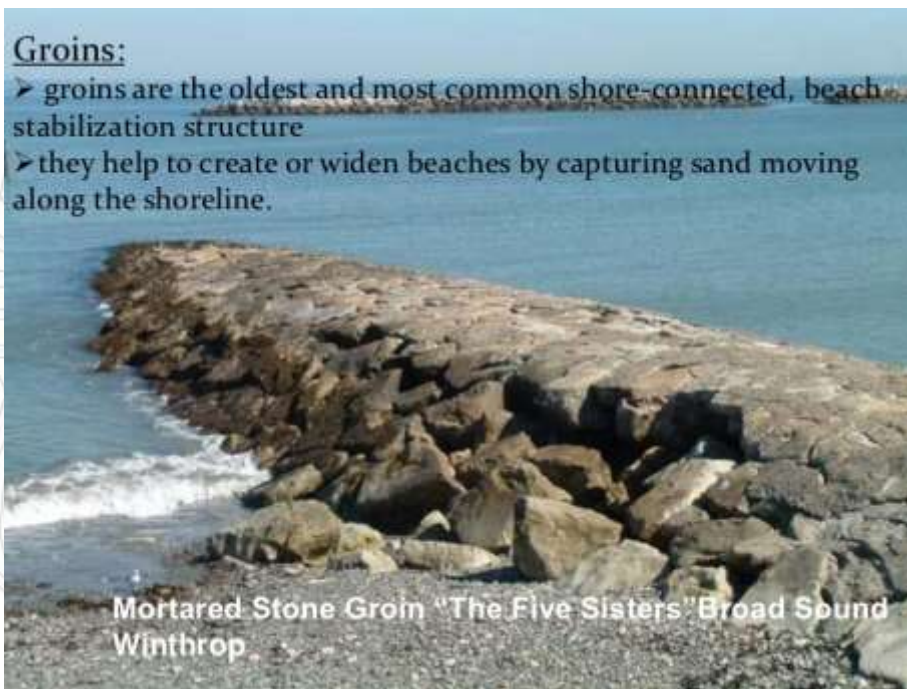

堆石式突堤(stone piled jetty)

摘自 <https://www.slideshare.net/wreforum/coastal-structure>

摘自 <http://tsuriba.info/tag/66>