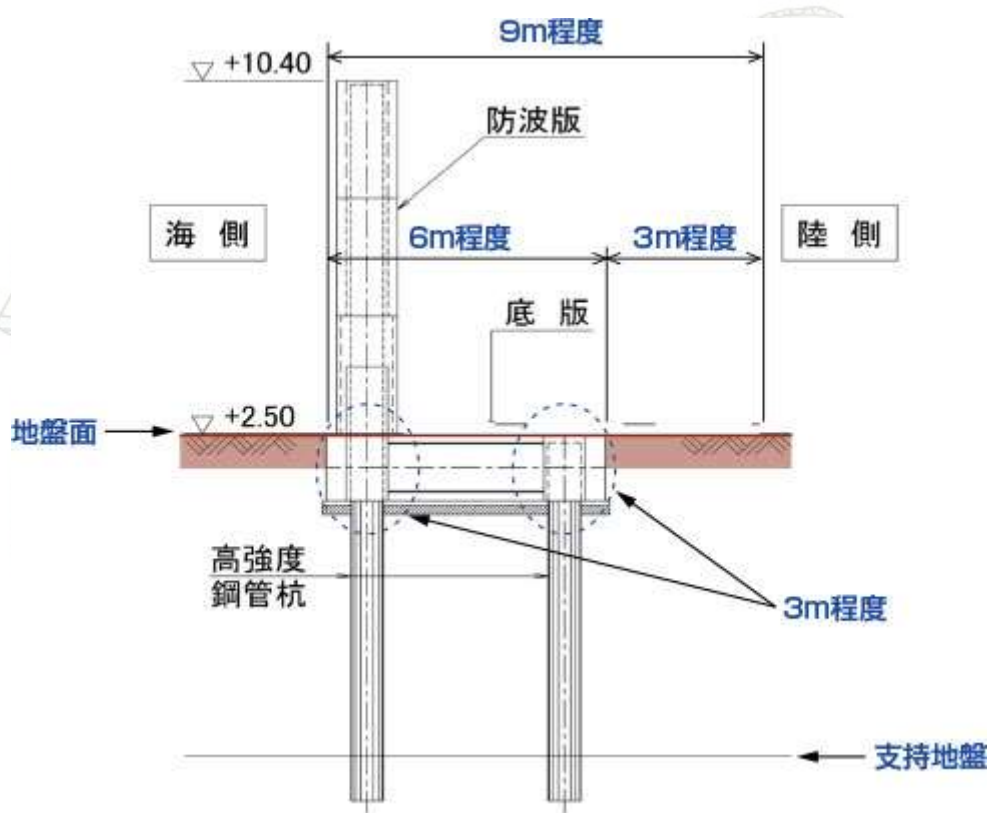

L 型樁式胸牆(L-shaped pile-supported parapet)

摘自

<http://www.jfe-eng.co.jp/products/infrastructure/coast/co03.html>

載滿貨品的驢子

阿拉丁神燈